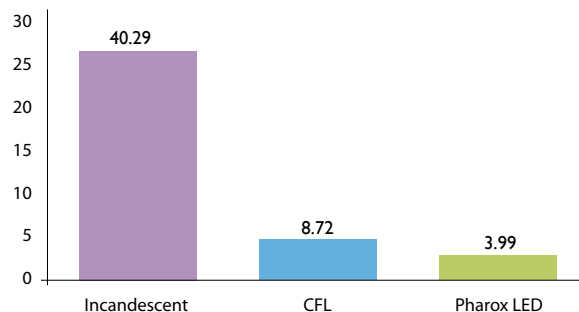

SPECIFICATIONS

- Dimmable
- Standard fitting
- Recyclable material
- Energy efficient - 6 Watts
- High light output - 330 Lumens
- Warm, pleasant white light - 3000 K
- Efficient thermal management - only warm to the touch
- Environmentally safe - no lead, no mercury, no UV
- Lasts 6 times longer than CFL, 35 times longer than incandescent

**All measurements are ± 10% tolerance*

SAVINGS COMPARISON

	Incandescent	CFL	Pharox - 6W
Energy use (Watt)	60	13	6
Expected lifetime (Years)	<1	4	25
Annual cost savings (\$ USD)	N/A	\$11.97	\$13.76
Annual carbon emission savings (Kg)	N/A	31.57	36.27

WHAT'S THE DIFFERENCE?

Total power consumption (Watt)*

Total use of energy per year (kWh)*

Lost of energy use (\$)*

Total carbon emissions per year (kg)*

Estimated lifetime (hours)

*Based on energy used of 4 hours/day

*Energy rates are based on average California residential utility rates

**After 35,000 hours the expected remaining lumen level is 70% (L70 lifetime)