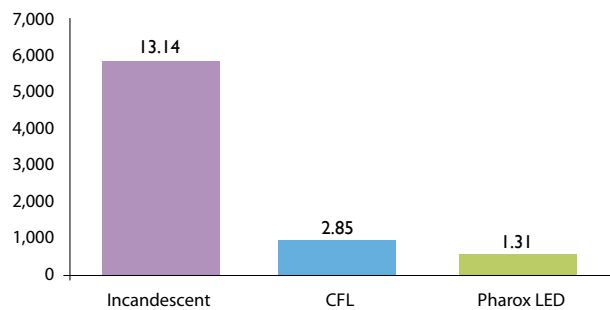

SPECIFICATIONS

- Dimmable
- Standard fitting
- Recyclable material
- Energy efficient - 6 Watts
- High light output - 330 Lumens
- Warm, pleasant white light - 3000 K
- Efficient thermal management - only warm to the touch
- Environmentally safe - no lead, no mercury, no UV
- Lasts 6 times longer than CFL, 35 times longer than incandescent

**All measurements are ± 10% tolerance*

SAVINGS COMPARISON

	Incandescent	CFL	Pharox - 6W
Energy use (Watt)	60	13	6
Expected lifetime (Years)	<1	4	25
Annual cost savings (\$ USD)	N/A	\$11.97	\$13.76
Annual carbon emission savings (Kg)	N/A	31.57	36.27

WHAT'S THE DIFFERENCE?

Total power consumption (Watt)*

Total use of energy per year (kWh)*

Lost of energy use (\$)*

Total carbon emissions per year (kg)*

Estimated lifetime (hours)

*Based on energy used of 4 hours/day

*Energy rates are based on average California residential utility rates

**After 35,000 hours the expected remaining lumen level is 70% (L70 lifetime)