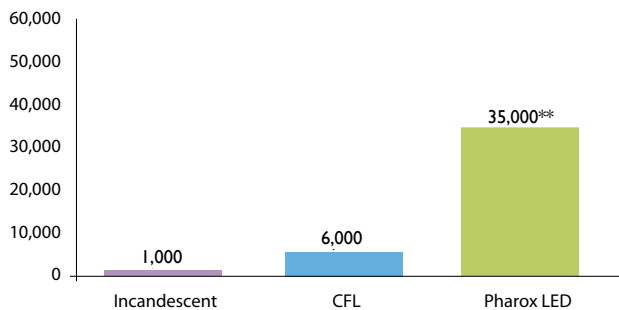

SPECIFICATIONS

- Dimmable
- Standard fitting
- Recyclable material
- Energy efficient - 6 Watts
- High light output - 330 Lumens
- Warm, pleasant white light - 3000 K
- Efficient thermal management - only warm to the touch
- Environmentally safe - no lead, no mercury, no UV
- Lasts 6 times longer than CFL, 35 times longer than incandescent

**All measurements are ± 10% tolerance*

SAVINGS COMPARISON

	Incandescent	CFL	Pharox - 6W
Energy use (Watt)	60	13	6
Expected lifetime (Years)	<1	4	25
Annual cost savings (\$ USD)	N/A	\$11.97	\$13.76
Annual carbon emission savings (Kg)	N/A	31.57	36.27

WHAT'S THE DIFFERENCE?

Total power consumption (Watt)*

Total use of energy per year (kWh)*

Lost of energy use (\$)*

Total carbon emissions per year (kg)*

Estimated lifetime (hours)

*Based on energy used of 4 hours/day

*Energy rates are based on average California residential utility rates

**After 35,000 hours the expected remaining lumen level is 70% (L70 lifetime)