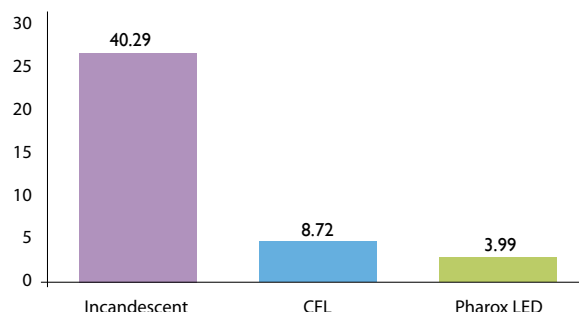

SPECIFICATIONS

- Dimmable
- Standard fitting
- Recyclable material
- Energy efficient - 6 Watts
- High light output - 330 Lumens
- Warm, pleasant white light - 3000 K
- Efficient thermal management - only warm to the touch
- Environmentally safe - no lead, no mercury, no UV
- Lasts 6 times longer than CFL, 35 times longer than incandescent

**All measurements are ± 10% tolerance*

SAVINGS COMPARISON

	Incandescent	CFL	Pharox - 6W
Energy use (Watt)	60	13	6
Expected lifetime (Years)	<1	4	25
Annual cost savings (\$ USD)	N/A	\$11.97	\$13.76
Annual carbon emission savings (Kg)	N/A	31.57	36.27

WHAT'S THE DIFFERENCE?

Total power consumption (Watt)*

Total use of energy per year (kWh)*

Lost of energy use (\$)*

Total carbon emissions per year (kg)*

Estimated lifetime (hours)

*Based on energy used of 4 hours/day

*Energy rates are based on average California residential utility rates

**After 35,000 hours the expected remaining lumen level is 70% (L70 lifetime)