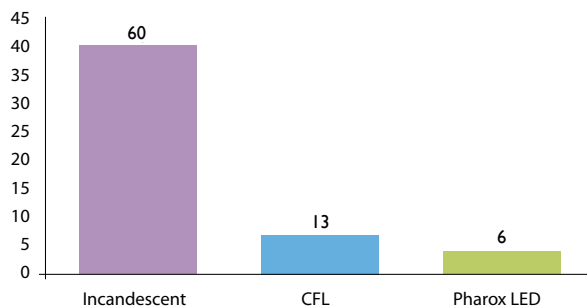

WHAT'S THE DIFFERENCE?

Total power consumption (Watt)*