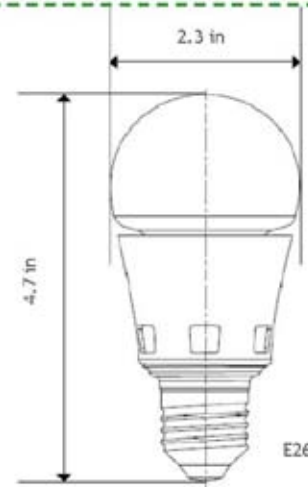

SPECIFICATIONS

- Dimmable
- Standard fitting
- Recyclable material
- Energy efficient - 6 Watts
- High light output - 330 Lumens
- Warm, pleasant white light - 3000 K
- Efficient thermal management - only warm to the touch
- Environmentally safe - no lead, no mercury, no UV
- Lasts 6 times longer than CFL, 35 times longer than incandescent