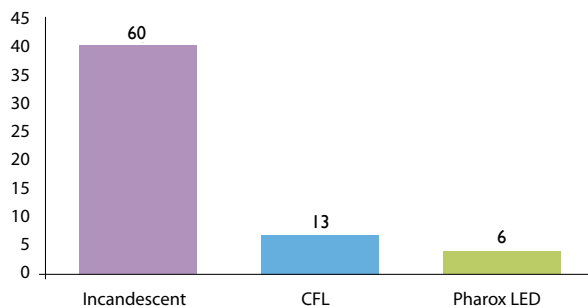

WHAT'S THE DIFFERENCE?

Total power consumption (Watt)*