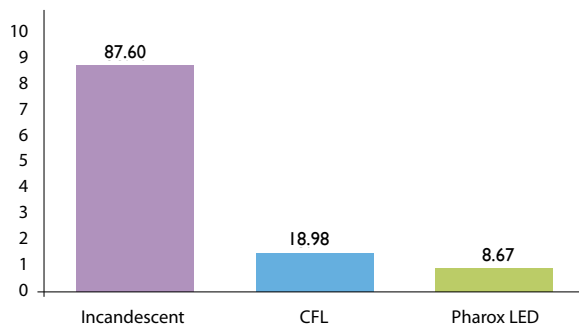

SPECIFICATIONS

- Dimmable
- Standard fitting
- Recyclable material
- Energy efficient - 6 Watts
- High light output - 330 Lumens
- Warm, pleasant white light - 3000 K
- Efficient thermal management - only warm to the touch
- Environmentally safe - no lead, no mercury, no UV
- Lasts 6 times longer than CFL, 35 times longer than incandescent

**All measurements are ± 10% tolerance*

SAVINGS COMPARISON

	Incandescent	CFL	Pharox - 6W
Energy use (Watt)	60	13	6
Expected lifetime (Years)	<1	4	25
Annual cost savings (\$ USD)	N/A	\$11.97	\$13.76
Annual carbon emission savings (Kg)	N/A	31.57	36.27

WHAT'S THE DIFFERENCE?

Total power consumption (Watt)*

Total use of energy per year (kWh)*

Lost of energy use (\$)*

Total carbon emissions per year (kg)*

Estimated lifetime (hours)

*Based on energy used of 4 hours/day

*Energy rates are based on average California residential utility rates

**After 35,000 hours the expected remaining lumen level is 70% (L70 lifetime)