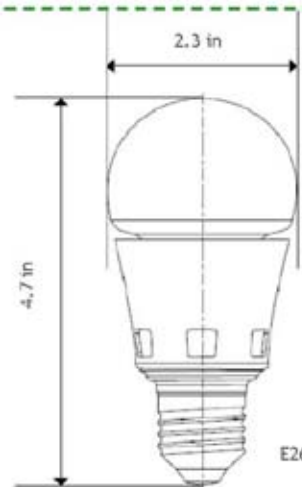

SPECIFICATIONS

- Dimmable
- Standard fitting
- Recyclable material
- Energy efficient - 6 Watts
- High light output - 330 Lumens
- Warm, pleasant white light - 3000 K
- Efficient thermal management - only warm to the touch
- Environmentally safe - no lead, no mercury, no UV
- Lasts 6 times longer than CFL, 35 times longer than incandescent