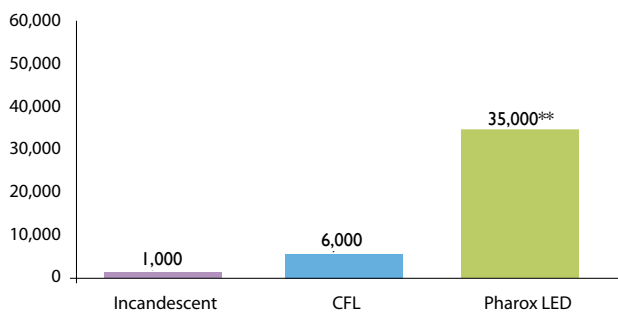

SPECIFICATIONS

- Dimmable
- Standard fitting
- Recyclable material
- Energy efficient - 6 Watts
- High light output - 330 Lumens
- Warm, pleasant white light - 3000 K
- Efficient thermal management - only warm to the touch
- Environmentally safe - no lead, no mercury, no UV
- Lasts 6 times longer than CFL, 35 times longer than incandescent

**All measurements are ± 10% tolerance*

SAVINGS COMPARISON

	Incandescent	CFL	Pharox - 6W
Energy use (Watt)	60	13	6
Expected lifetime (Years)	<1	4	25
Annual cost savings (\$ USD)	N/A	\$11.97	\$13.76
Annual carbon emission savings (Kg)	N/A	31.57	36.27

WHAT'S THE DIFFERENCE?

Total power consumption (Watt)*

Total use of energy per year (kWh)*

Lost of energy use (\$)*

Total carbon emissions per year (kg)*

Estimated lifetime (hours)

*Based on energy used of 4 hours/day

*Energy rates are based on average California residential utility rates

**After 35,000 hours the expected remaining lumen level is 70% (L70 lifetime)