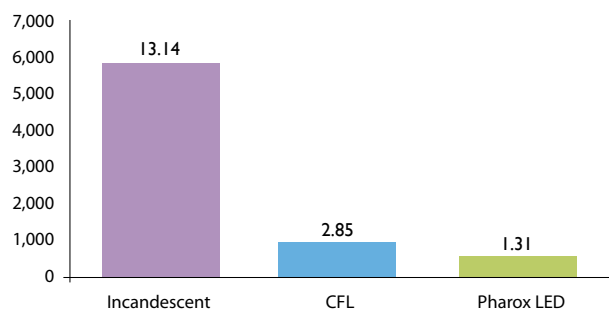

SPECIFICATIONS

- Dimmable
- Standard fitting
- Recyclable material
- Energy efficient - 6 Watts
- High light output - 330 Lumens
- Warm, pleasant white light - 3000 K
- Efficient thermal management - only warm to the touch
- Environmentally safe - no lead, no mercury, no UV
- Lasts 6 times longer than CFL, 35 times longer than incandescent

**All measurements are ± 10% tolerance*

SAVINGS COMPARISON

	Incandescent	CFL	Pharox - 6W
Energy use (Watt)	60	13	6
Expected lifetime (Years)	<1	4	25
Annual cost savings (\$ USD)	N/A	\$11.97	\$13.76
Annual carbon emission savings (Kg)	N/A	31.57	36.27

WHAT'S THE DIFFERENCE?

Total power consumption (Watt)*

Total use of energy per year (kWh)*

Lost of energy use (\$)*

Total carbon emissions per year (kg)*

Estimated lifetime (hours)

*Based on energy used of 4 hours/day

*Energy rates are based on average California residential utility rates

**After 35,000 hours the expected remaining lumen level is 70% (L70 lifetime)